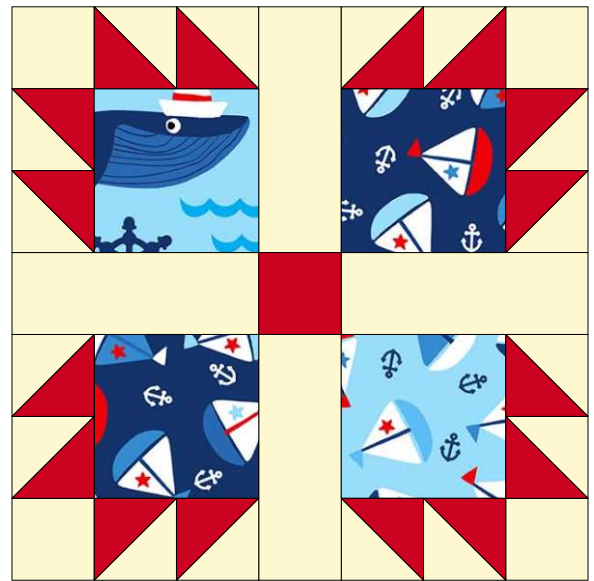

# Bear's Paw - First Mate by Northcott

Key Block (27/100 actual size)

Cutting Diagrams

2 patches

1 patch

1 patch