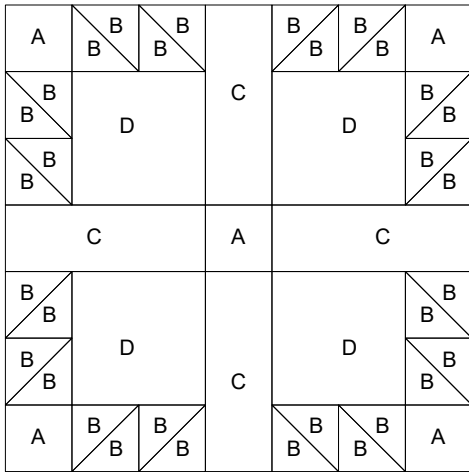

# Bear's Paw - First Mate by Northcott

Key Block (27/100 actual size)

Cutting Diagrams

2 patches

1 patch

1 patch